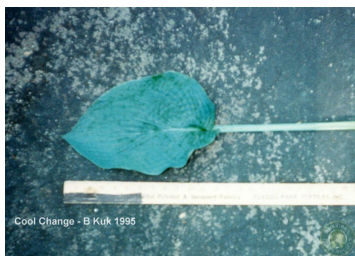

# H. 'Cool Change' (R) 1995

Status: Published

Registered Clump Photo

Registered Leaf Photo

## H. 'Cool Change'

Kuk's Forest Nursery (OR)

**Plant:** 54in (137.2cm) diameter; 32in (81.3cm) high; semi-upright; moderate growth rate

**Leaf:** 12in (30.5cm) long; 10in (25.4cm) wide; 16 to 18 vein pairs; intensely blue green heavy ripples margins; glaucous bloom on top; glaucous bloom underneath; with cordate base

**Scape:** 26 to 32in (66.0 to 81.3cm) high; light green

**Scape Bracts:**

**Flower:** 1.5in (3.8cm) long; near white, ; tubular; Ohio; - -

**Seed:**

**Clump History:** 10 years old; Ohio

**Notable Characteristics:**