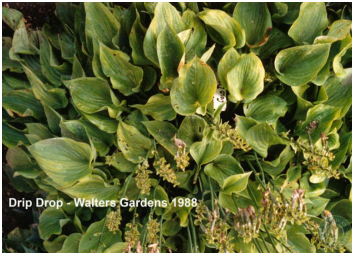

H. 'Drip Drop' (R) 1988

Status: Published

Registered Clump Photo

Leaf Photo

Flower Photo

H. 'Drip Drop'

Walters Gardens, Inc. (R)

Plant: 20in (50.8cm) diameter; 16in (40.6cm) high

Leaf: 6.25in (15.9cm) long; 4.2in (10.7cm) wide; 9 vein pairs; chartreuse gold, margins; with cordate base

Scape: 22 to 26in (55.9 to 66.0cm) high

Scape Bracts:

Flower: light lavender, ; Michigan; - -

Seed: