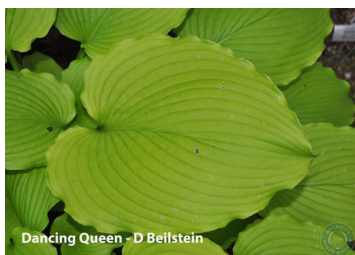

# H. 'Dancing Queen' (R) 2005 2009

Status: Published

Registered Clump Photo

Clump Photo

Leaf Photo

Flower Photo

Flower Photo

**H. 'Dancing Queen'**

**K. Terpening (OIR) A. Scheer (N)**

**Plant:** 30in (76.2cm) diameter; 18in (45.7cm) high

**Leaf:** 13in (33.0cm) long; 7in (17.8cm) wide; yellow to pale yellow margins

**Scape:** N/A

**Scape Bracts:** N/A

**Flower:** pale lavender, ; N. Syracuse, NY; July 15 to Aug 15

**Seed:**

**Clump History:** original seedling; 8 years old; N. Syracuse, NY

**Notable Characteristics:** exceptional piecrusted edge on a large yellow hosta