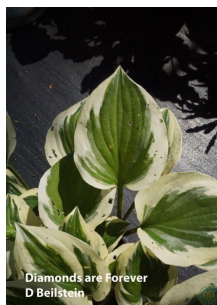

H. 'Diamonds are Forever' (R) 2012

Status: Published

Clump Photo

Leaf Photo

Flower Photo

H. 'Diamonds are Forever'

Walters Gardens, Inc. (ONIR)

Plant: 16in (40.6cm) diameter; 10in (25.4cm) high; mound-like; fast growth rate

Leaf: 4.5in (11.4cm) long; 3.5in (8.9cm) wide; 6 to 7 vein pairs; medium green pure white, flat margins; dull on top; slightly shiny underneath; broadly ovate with rounded base; moderately flat

Scape: 16 to 22in (40.6 to 55.9cm) high; green

Scape Bracts: N/A

Flower: 2.5in (6.4cm) long; deep purple, ; tubular; Zeeland, MI; 7/2 - 7/5 - 7/25

Seed: seed set unknown

Clump History: original sport; 5 years old; Zeeland, MI

Notable Characteristics: extra wide white margin