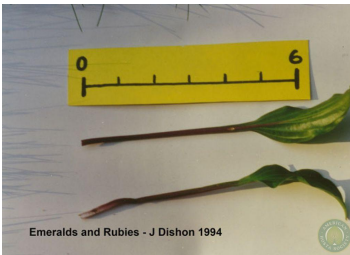

H. 'Emeralds and Rubies' (R) 1994

Status: Published

Registered Clump Photo

Clump Photo

Registered Leaf Photo

Leaf Photo

H. 'Emeralds and Rubies'

J. Dishon (OR)

Plant: 12in (30.5cm) diameter; 6in (15.2cm) high; rhizomatous

Leaf: 3.5in (8.9cm) long; 1in (2.5cm) wide; 3 vein pairs; medium green slightly rippled margins; dull on top; very shiny underneath; with rounded base

Scape: 20 to 0in (50.8 to 0.0cm) high; dark red

Scape Bracts:

Flower: 1.25in (3.2cm) long; medium lavender, purple striped inside; tubular; Michigan; - -

Seed:

Clump History: 5 years old; Michigan

Notable Characteristics: