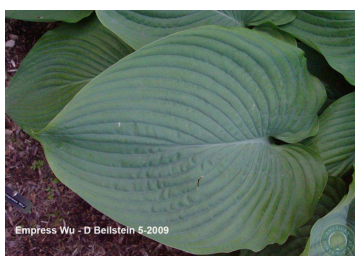

# H. 'Empress Wu' (R) 2008

Status: Published

**H. 'Empress Wu'**

**B. & V. Skaggs (ONIR)**

Registered Clump Photo

Clump Photo

Clump Photo

Leaf Photo

Flower Photo

**Plant:** 108in (274.3cm) diameter; 50in (127.0cm) high; mound-like; fast growth rate

**Leaf:** 28in (71.1cm) long; 25in (63.5cm) wide; 17 to 18 vein pairs; dark green flat margins; slightly shiny on top; glaucous bloom underneath; broadly ovate with cordate base; moderately flat

**Scape:** 46 to 58in (116.8 to 147.3cm) high; green

**Scape Bracts:** inflorescence leaves

**Flower:** 3in (7.6cm) long; pale lavender, faint veining; tubular; Lowell, IN; 6/7 - 6/14 - 7/7

**Seed:** sets viable seeds, green pods

**Clump History:** the original seedling; 6 years old; Lowell, IN

**Notable Characteristics:** Huge size, less mature plants quite upright, upon maturity center leaves push outer leaves to sweep the ground.