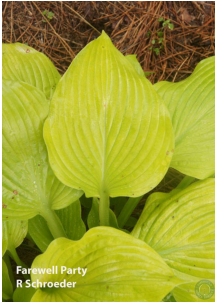

H. 'Farewell Party' (R) 2010

Status: Published

Clump Photo

Leaf Photo

H. 'Farewell Party'

M. Zilis (ONIR)

Plant: 45in (114.3cm) diameter; 21in (53.3cm) high; semi-upright; moderate growth rate

Leaf: 10in (25.4cm) long; 7.5in (19.1cm) wide; 12 to 14 vein pairs; golden yellow flat margins; dull on top; glaucous bloom underneath; ovate with rounded base; lightly wavy, lightly corrugated

Scape: 24 to 36in (61.0 to 91.4cm) high; golden yellow

Scape Bracts:

Flower: near white, ; tubular; Rochelle, IL; 6/25 - 7/9 - 7/20

Seed: seed set unknown

Clump History: original seedling; 10 years old; Rochelle, IL

Notable Characteristics: semi-upright mound of golden yellow foliage, much brighter than its pod parent, H. 'Gold Regal'

Pod Parent: H. 'Gold Regal'

Pollen Parent: H. 'Mesa Fringe'

Sport Parent: N/A

Seasonal Color Change: N/A