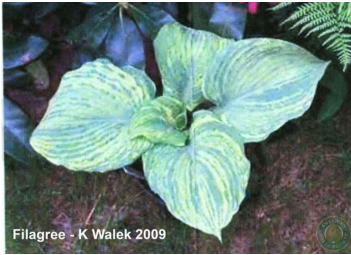

H. 'Filagree' (R) 2009

Status: Published

Registered Clump Photo

***H.* 'Filagree'**

D. Reath (ONI) AHS, K. Walek (R)

Plant: 50in (127.0cm) diameter; 24in (61.0cm) high; mound-like

Leaf: 12in (30.5cm) long; 9in (22.9cm) wide; 14 to 16 vein pairs; blue-green; golden yellow splotching margins; glaucous bloom on top; glaucous bloom underneath; ovate with cordate base; moderately corrugated

Scape: 24 to 30in (61.0 to 76.2cm) high; medium green

Scape Bracts: N/A

Flower: 2.5in (6.4cm) long; near white, ; tubular; Vulcan, MI; June 15 to July 10

Seed: sets viable seeds

Clump History: the original sport; Vulcan, MI