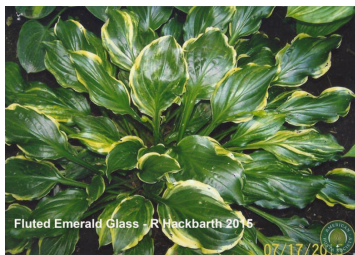

H. 'Fluted Emerald Glass' (R) 2015

Status: Published

Registered Clump Photo

H. 'Fluted Emerald Glass'

R. Hackbarth (ONIR)

Plant: 30in (76.2cm) diameter; 16in (40.6cm) high; upright; moderate growth rate

Leaf: 7.5in (19.1cm) long; 3.75in (9.5cm) wide; 6 vein pairs; dark green with .25 to 1in (0.6 to 2.5cm) wide, golden yellow, heavy rippled margins; very shiny on top; very shiny underneath; Elliptic with Tapered base; moderately twisted, deeply wavy, lightly corrugated

Scape: 16 to 28in (40.6 to 71.1cm) high; green

Scape Bracts:

Flower: medium lavender, ; spider; Colesburg, IA; 7/25 - 8/5 - 8/25

Seed: sets viable seed, green pods

Clump History: original seedling; 5 years old; Colesburg, IA

Notable Characteristics: very shiny, streaked and rippled edge

Pod Parent: seedling

Pollen Parent: H. Lakeside Looking Glass'

Sport Parent: N/A

Seasonal Color Change: N/A

Section Class: IV-5b

Patent/PBR Number: N/A