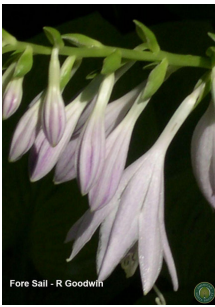

H. 'Fore Sail' (R) 2009

Status: Published

Registered Clump Photo

Leaf Photo

Flower Photo

H. 'Fore Sail'

G. R. Goodwin (ONIR)

Plant: 36in (91.4cm) diameter; 24in (61.0cm) high; mound-like; medium to fast growth rate

Leaf: 7in (17.8cm) long; 3.5in (8.9cm) wide; 7 to 8 vein pairs; dark green with .25 to .5in (0.6 to 1.3cm) wide, pure white, slightly rippled margins; very shiny on top; slightly shiny underneath; broadly ovate with flat base; ; lightly twisted; lightly folded; moderately wavy; lightly flat

Scape: 24 to 36in (61.0 to 91.4cm) high; green

Scape Bracts:

Flower: 2in (5.1cm) long; pale lavender, ; Zionsville, IN; 7/15 - 7/25 - 8/5

Seed: sets seeds viability is unknown, green pods

Clump History: original sport; 11 years old; Zionsville, IN

Notable Characteristics: extreme gloss in this variegated cultivar.

Pod Parent: N/A

Pollen Parent: N/A

Sport Parent: Sport of a H. 'Splashed Leather' seedling

Seasonal Color Change: N/A

Section Class: IV-4b