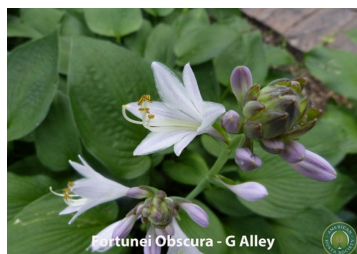

H. 'Fortunei Obscura' (R) 1987

Status: Published

Clump Photo

Leaf Photo

Flower Photo

Flower Photo

Flower Photo

H. 'Fortunei Obscura'

N. Hylander & AHS (R)

Plant:

Leaf: 0in (0.0cm) long; in (0.0cm) wide; green margins

Scape: N/A

Scape Bracts: N/A

Flower: -

Seed:

Clump History:

H. 'Fortunei Obscura': Dark green, can take some sun. Identical to H. 'Bella'. Emerges gray-green, mat surface, bloom underneath. 18W X 24H. A strong grower; lavender flowers