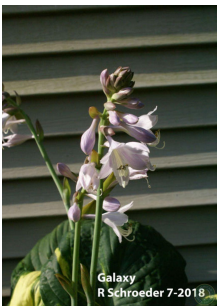

# H. 'Galaxy' (R) 1987

Status: Published

Registered Clump Photo

Leaf Photo

Leaf Photo

Flower Photo

**H. 'Galaxy'**

**W. & E. Lachman (R)**

**Plant:** 30in (76.2cm) diameter; 15in (38.1cm) high

**Leaf:** 19in (48.3cm) long; 8in (20.3cm) wide; 9 vein pairs; creamy yellow mottled green, margins

**Scape:** 27 to 0in (68.6 to 0.0cm) high

**Scape Bracts:**