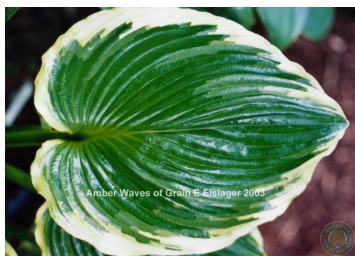

# H. 'Amber Waves of Grain' (R) 2003

Status: Published

Registered Clump Photo

Registered Leaf Photo

## H. 'Amber Waves of Grain'

E. Elslager (ONIR)

**Plant:** 51in (129.5cm) diameter; 29in (73.7cm) high; upright; fast growth rate

**Leaf:** 13.25in (33.7cm) long; 10.25in (26.0cm) wide; 15 to 16 prominent under vein pairs; dark green with .5 to 1.5in (1.3 to 3.8cm) wide, greenish yellow, heavily rippled margins; slightly shiny on top; glaucous bloom underneath; broadly ovate with cordate base; and moderately flat

**Scape:** 45 to 48in (114.3 to 121.9cm) high; green

**Scape Bracts:** inflorescence leaves

**Flower:** 1.8in (4.6cm) long; pale lavender, transparent margins with pale purple stripes; tubular; Ann Arbor, MI; 7/7 - 7/15 - 8/7

**Seed:** sets seeds, viability is unknown, green pods

**Clump History:** original seedling; 5 years old; Ann Arbor, MI

**Notable Characteristics:** upright, white-backed, heavy substance and yellow rippled margins