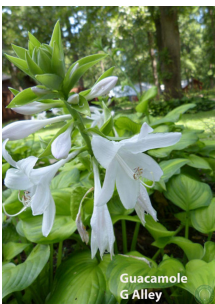

H. 'Guacamole' (R) 1994

Status: Published

H. 'Guacamole'

R. Solberg (ONIR)

Registered Clump Photo

Clump Photo

Registered Leaf Photo

Registered Flower Photo

Flower Photo

Plant: 18in (45.7cm) diameter; 10in (25.4cm) high; open, semi-upright

Leaf: 8in (20.3cm) long; 6in (15.2cm) wide; 5 to 6 vein pairs; yellow gold with .75in (1.9cm) wide, dark green, smooth margins; very shiny on top; very shiny underneath; with rounded base

Scape: 30 to 38in (76.2 to 96.5cm) high

Scape Bracts: N/A

Flower: 3.5in (8.9cm) long; near white, ; tubular; Chapel Hill, NC; mid July - mid August

Seed:

Clump History: 2 years old; Chapel Hill, NC

Notable Characteristics: