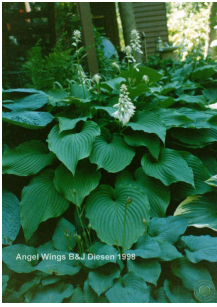

# H. 'Angel Wings' (R) 1998

Status: Published

Registered Clump Photo

## H. 'Angel Wings'

J. & B. Diesen (ONIR)

**Plant:** 65in (165.1cm) diameter; 34in (86.4cm) high; upright; moderate growth rate

**Leaf:** 13in (33.0cm) long; 9.5in (24.1cm) wide; 11` vein pairs; medium green slightly rippled margins; slightly shiny on top; slightly shiny underneath; with cordate base