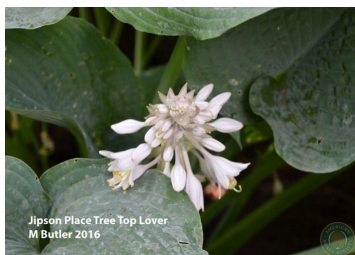

H. 'Jipson Place Tree Top Lover' (R) 2016

Status: Published

Registered Clump Photo

Registered Leaf Photo

Registered Flower Photo

H. 'Jipson Place Tree Top Lover'

D. & J. Butler (ONIR)

Plant: 88in (223.5cm) diameter; 47in (119.4cm) high; upright; fast growth rate

Leaf: 16.5in (41.9cm) long; 13in (33.0cm) wide; 17 vein pairs; intensely blue-green slightly rippled margins; dull on top; glaucous bloom underneath; broadly ovate with cordate base; moderately wavy and corrugated overall.

Scape: 30 to 32in (76.2 to 81.3cm) high; green

Scape Bracts:

Flower: 2.25in (5.7cm) long; near white, ; bell; Indianapolis, IN; 6/25 - 7/11 - 7/27

Seed: sets viable seeds, green pods

Clump History: original seedling; 11 years old; Indianapolis, IN

Notable Characteristics: Giant, extremely upright, fast grower. Powder blue in spring and holds it's blue-green color well through mid-summer. A statement hosta.

Pod Parent: Parentage unknown

Pollen Parent: N/A