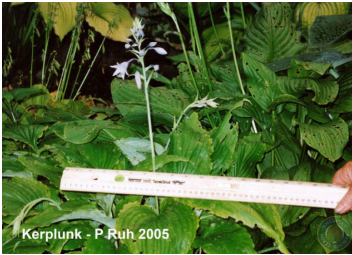

# H. 'Kerplunk' (R) 2005

Status: Published

Registered Clump Photo

Registered Leaf Photo

**H. 'Kerplunk'**

**R. Benedict (ONI) P. & J. Ruh (R)**

**Plant:** 38in (96.5cm) diameter; 19in (48.3cm) high; upright; moderate growth rate

**Leaf:** 11in (27.9cm) long; 5in (12.7cm) wide; 8 vein pairs; yellow heavily rippled margins; slightly shiny on top; dull underneath; broad lance with flat base; lightly folded moderately wavy, flat

**Scape:** 31 to 0in (78.7 to 0.0cm) high; green

**Scape Bracts:**

**Flower:** 2.75in (7.0cm) long; lavender, striped; tubular; Chesterland, OH; 8/10 - 8/23 - 9/4

**Seed:**

**Clump History:** a division of the original; 10 years old; Chesterland, OH

**Notable Characteristics:** later greenish yellow to light green, scapes are pendulate