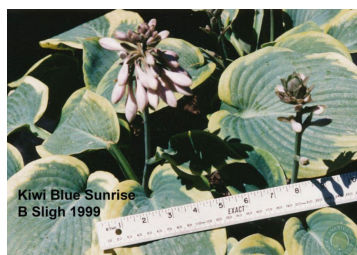

H. 'Kiwi Blue Sunrise' (R) 1999

Status: Published

Registered Clump Photo

Registered Leaf Photo

H. 'Kiwi Blue Sunrise'

B. Sligh (ONIR)

Plant: 36.2in (91.9cm) diameter; 17.7in (45.0cm) high; moderate growth rate

Leaf: 11in (27.9cm) long; 9.8in (24.9cm) wide; 8 to 11 vein pairs; medium blue green with 2.5in (6.4cm) wide, greenish yellow, margins; glaucous bloom on top; glaucous bloom underneath; with cordate base

Scape: 25 to 29in (63.5 to 73.7cm) high; green

Scape Bracts: N/A

Flower: .75in (1.9cm) long; pale lavender, ; New Zealand; Average Period

Seed:

Clump History: 6 years old; New Zealand

Notable Characteristics: