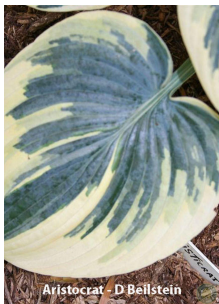

H. 'Aristocrat' (R) 1997

Status: Published

Registered Clump Photo

Clump Photo

Registered Leaf Photo

Leaf Photo

H. 'Aristocrat'

Walters Gardens, Inc. (ONIR)

Plant: 16in (40.6cm) diameter; 12in (30.5cm) high; mound-like; moderate growth rate

Leaf: 7.5in (19.1cm) long; 5.5in (14.0cm) wide; 11 to 13 vein pairs; intensely blue green with .63in (1.6cm) wide, creamy white, flat margins; glaucous bloom on top; glaucous bloom underneath; with cordate base

Scape: 14 to 18in (35.6 to 45.7cm) high

Scape Bracts: N/A

Flower: 1.75in (4.4cm) long; pale lavender, white edged; tubular; Zeeland, MI; July 25 - August 15

Seed: blue green pods

Clump History: 3 years old; Zeeland, MI