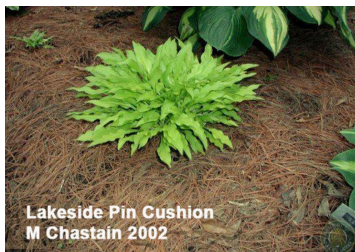

H. 'Lakeside Pin Cushion' (R) 2002

Status: Published

Registered Clump Photo

H. 'Lakeside Pin Cushion'

M. Chastain (ONIR)

Plant: 22in (55.9cm) diameter; 9in (22.9cm) high; mound-like; fast growth rate

Leaf: 4.75in (12.1cm) long; 1.38in (3.5cm) wide; 4 vein pairs; yellow slightly rippled margins; slightly shiny on top; slightly shiny underneath; lance with tapered base; moderately wavy

Scape: 13 to 16in (33.0 to 40.6cm) high; pale green

Scape Bracts:

Flower: 1.75in (4.4cm) long; medium lavender, pale streaks; tubular; Ooltewah, TN; 7/15 - 7/20 - 7/28

Seed: sets viable seeds, pale yellow-green pods

Clump History: original seedling; 4 years old; Ooltewah, TN

Notable Characteristics:

Pod Parent: Parentage Unknown

Pollen Parent: N/A

Sport Parent: N/A

Seasonal Color Change: N/A

Section Class: IV-3

Patent/PBR Number: N/A