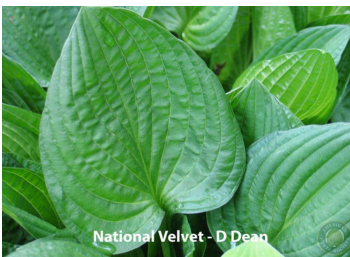

# H. 'National Velvet' (R) 1990

Status: Published

Registered Clump Photo

Clump Photo

Registered Leaf Photo

Leaf Photo

## H. 'National Velvet'

Kuk's Forest Nursery (R)

**Plant:** 17in (43.2cm) diameter; 12in (30.5cm) high

**Leaf:** 5.5in (14.0cm) long; 3.5in (8.9cm) wide; 5 vein pairs; dark green undulation margins

**Scape:** 26 to 0in (66.0 to 0.0cm) high