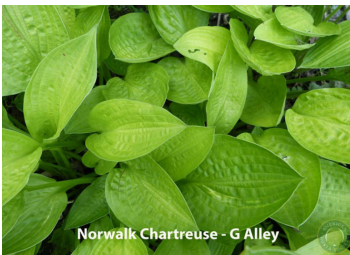

# H. 'Norwalk Chartreuse' (R) 1995

Status: Published

Registered Clump Photo

Clump Photo

Registered Leaf Photo

Leaf Photo

Flower Photo

## H. 'Norwalk Chartreuse'

N. Stark (OR)

**Plant:** 15in (38.1cm) diameter; 15in (38.1cm) high; mound-like; moderate growth rate

**Leaf:** 6in (15.2cm) long; 3in (7.6cm) wide; 6 vein pairs; greenish yellow margins; very shiny on top; slightly shiny underneath; with rounded base

**Scape:** 14 to 16in (35.6 to 40.6cm) high; green

**Scape Bracts:**

**Flower:** purple, ; tubular; lowa; - -

**Seed:**

**Clump History:** 9 years old; lowa

**Notable Characteristics:**

**Pod Parent:** Parentage Unknown