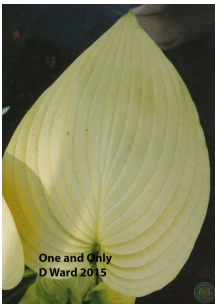

# H. 'One and Only' (R) 2015

Status: Published

Registered Clump Photo

Registered Leaf Photo

Registered Flower Photo

## H. 'One and Only'

D. & J. Ward (ONIR)

**Plant:** 28in (71.1cm) diameter; 23in (58.4cm) high; mound-like; moderate growth rate

**Leaf:** 11in (27.9cm) long; 8in (20.3cm) wide; 10 to 11 vein pairs; pale yellow flat margins; dull on top; dull underneath; broadly ovate with cordate base; flat

**Scape:** 30 to 0in (76.2 to 0.0cm) high

**Scape Bracts:**

**Flower:** 1in (2.5cm) long; pale lavender, ; bell; Bellville, OH; 6/15 - 6/25 - 7/5

**Seed:** sets seed, viability unknown

**Clump History:** original seedling; 4 years old; Bellville, OH