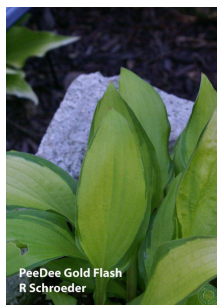

H. 'PeeDee Gold Flash' (R) 1987 2007

Status: Published

Registered Clump Photo

Clump Photo

Leaf Photo

H. 'PeeDee Gold Flash'

U. Syre-Herz (OR)

Plant: 22in (55.9cm) diameter; 12in (30.5cm) high

Leaf: 5in (12.7cm) long; 2in (5.1cm) wide; 4 vein pairs; bright yellow green, margins

Scape: 10 to 12in (25.4 to 30.5cm) high

Scape Bracts:

Flower: intense lavender, ; South Carolina; - -

Seed:

Clump History: South Carolina