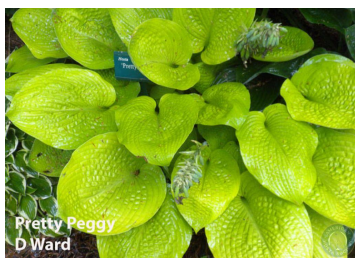

# H. 'Pretty Peggy' (R) 1999

Status: Published

**H. 'Pretty Peggy'**

**D. & J. Ward (ONIR)**

Registered Clump Photo

Clump Photo

Registered Leaf Photo

Leaf Photo

Flower Photo

**Plant:** 24in (61.0cm) diameter; 14in (35.6cm) high; mound-like; moderate growth rate

**Leaf:** 7in (17.8cm) long; 5in (12.7cm) wide; 13 to 14 vein pairs; greenish yellow slightly rippled margins; slightly shiny on top; dull underneath; with cordate base

**Scape:** 19 to 20in (48.3 to 50.8cm) high; green

**Scape Bracts:**

**Flower:** .5in (1.3cm) long; near white, ; tubular; Columbus, OH; - -

**Seed:** green pods

**Clump History:** 4 years old; Columbus, OH