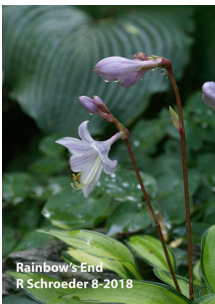

# H. 'Rainbow's End' (R) 2005

Status: Published

Registered Clump Photo

Clump Photo

Registered Leaf Photo

Flower Photo

## H. 'Rainbow's End'

H. Hansen (ONR) Shady Oaks Nursery (I)

**Plant:** 21in (53.3cm) diameter; 11in (27.9cm) high; mound-like; slow growth rate

**Leaf:** 6in (15.2cm) long; 4in (10.2cm) wide; 8 vein pairs; yellow to creamy white with .25 to 1.25in (0.6 to 3.2cm) wide, shades of medium and dark green, flat margins; dull on top; slightly shiny underneath; elliptic with rounded base; flat

**Scope:** 16 to 19in (40.6 to 48.3cm) high; red

**Scape Bracts:** inflorescence leaves

**Flower:** 2.25in (5.7cm) long; pale lavender, darker lavender center on petals; tubular; Waseca, MN; 8/3 - - - 9/5