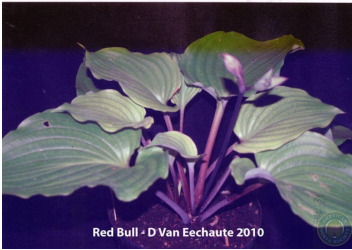

# H. 'Red Bull' (R) 2010

Status: Published

Registered Clump Photo

Registered Leaf Photo

Flower Photo

**H. 'Red Bull'**

**D. Van Eechnaute (ONIR)**

**Plant:** 40.6in (103.1cm) diameter; 18.7in (47.5cm) high; mound-like; fast growth rate

**Leaf:** 9.5in (24.1cm) long; 7.4in (18.8cm) wide; 7 vein pairs; medium green margins; slightly shiny on top; glaucous bloom underneath; broadly ovate with cordate base; lightly wavy

**Scape:** 22 to 29.1in (55.9 to 73.9cm) high; dark red

**Scape Bracts:**

**Flower:** 1.3in (3.3cm) long; medium lavender, ; tubular; Astene-Deinze, Belgium; 7/14 - 8/2 - 8/24

**Seed:** sets viable seeds, burgundy purple and green pods

**Clump History:** the original seedling; 4 years old; Astene-Deinze, Belgium