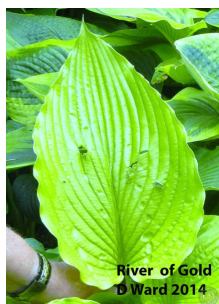

H. 'River of Gold' (R) 2014

Status: Published

Registered Clump Photo

Registered Leaf Photo

H. 'River of Gold'

D. & J. Ward (ONIR)

Plant: 40in (101.6cm) diameter; 23in (58.4cm) high; mound-like; moderate growth rate

Leaf: 15.5in (39.4cm) long; 9.5in (24.1cm) wide; 13 vein pairs; yellow slightly rippled margins; dull on top; dull underneath; ovate with cordate base; wavy

Scape: 50 to 0in (127.0 to 0.0cm) high; green

Scape Bracts:

Flower: 1in (2.5cm) long; pale lavender, ; tubular; Bellville, OH; 6/15 - 6/22 - 7/1

Seed: sets seed, viability unknown, green pods

Clump History: original seedling; 4 years old; Bellville, OH