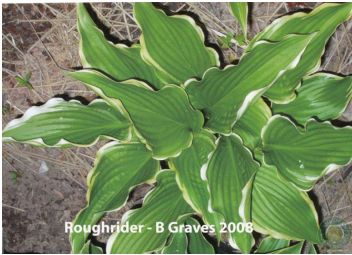

H. 'Roughrider' (R) 2008

Status: Published

Registered Clump Photo

Registered Leaf Photo

H. 'Roughrider'

B. Graves (ONIR)

Plant: 22in (55.9cm) diameter; 16in (40.6cm) high; mound-like; fast growth rate

Leaf: 8in (20.3cm) long; 4.5in (11.4cm) wide; 8 vein pairs; medium green with .5in (1.3cm) wide, creamy white, slightly rippled margins; slightly shiny on top; slightly shiny underneath; ovate with tapered base; moderately folded, moderately waxy

Scape: 33 to 35in (83.8 to 88.9cm) high; green

Scape Bracts: inflorescence leaves

Flower: 2.25in (5.7cm) long; pale lavender, white striped; spider; Sylvania, OH; 7/20 - 8/4 - 8/20

Seed: sets viable seeds, green pods

Clump History: the original seedling; 7 years old; Sylvania, OH

Notable Characteristics: folded wavy leaves

Pod Parent: H. 'Swoosh'

Pollen Parent: unknown

Sport Parent: N/A

Seasonal Color Change: N/A

Section Class: III-4b