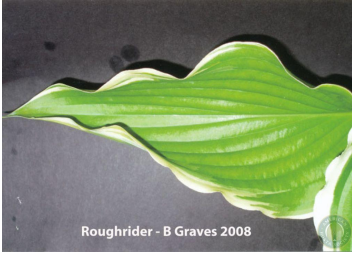

H. 'Roughrider' (R) 2008

Status: Published

Registered Clump Photo

Registered Leaf Photo

H. 'Roughrider'

B. Graves (ONIR)

Plant: 22in (55.9cm) diameter; 16in (40.6cm) high; mound-like; fast growth rate

Leaf: 8in (20.3cm) long; 4.5in (11.4cm) wide; 8 vein pairs; medium green with .5in (1.3cm) wide, creamy white, slightly rippled margins; slightly shiny on top; slightly shiny underneath; ovate with tapered base; moderately folded, moderately waxy

Scape: 33 to 35in (83.8 to 88.9cm) high; green

Scape Bracts: inflorescence leaves

Flower: 2.25in (5.7cm) long; pale lavender, white striped; spider; Sylvania, OH; 7/20 - 8/4 - 8/20

Seed: sets viable seeds, green pods

Clump History: the original seedling; 7 years old; Sylvania, OH

Notable Characteristics: folded wavy leaves

Pod Parent: H. 'Swoosh'

Pollen Parent: unknown

Sport Parent: N/A

Seasonal Color Change: N/A

Section Class: III-4b