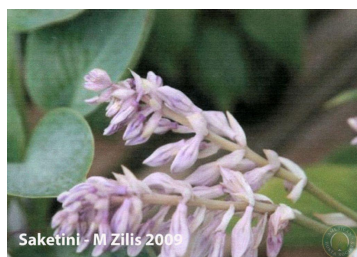

H. 'Saketini' (R) 2009

Status: Published

Registered Clump Photo

Registered Leaf Photo

Registered Flower Photo

H. 'Saketini'

M. Zilis (OIR) M. Vanous (N)

Plant: 20in (50.8cm) diameter; 9in (22.9cm) high; mound-like; fast growth rate

Leaf: 4.5in (11.4cm) long; 3.25in (8.3cm) wide; 9 vein pairs; pale yellow-green margins; slightly shiny on top; glaucous bloom underneath; ovate with rounded base; lightly wavy

Scape: 16 to 0in (40.6 to 0.0cm) high

Scape Bracts:

Flower: pale purple, ; tubular; Rochelle, IL; 8/12 - 8/20 - 9/4

Seed: does not set seed

Clump History: original seedling; 9 years old; Rochelle, IL

Notable Characteristics: Hard to accurately describe the very unusual leaf color; closed flowers; small mound size.