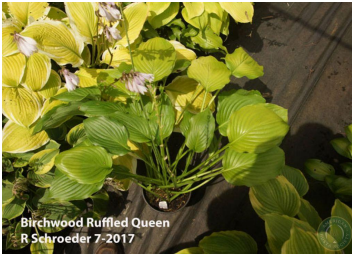

H. 'Birchwood Ruffled Queen' (R) 1986

Status: Published

Clump Photo

Leaf Photo

H. 'Birchwood Ruffled Queen'

Shaw & AHS (R)

Plant: 60in (152.4cm) diameter; 24in (61.0cm) high

Leaf: 12.5in (31.8cm) long; 9in (22.9cm) wide; 12 vein pairs; dark green slight undulations margins

Scape: 46 to 0in (116.8 to 0.0cm) high

Scape Bracts:

Flower: medium lavender, ; - -

Seed:

Clump History:

Notable Characteristics:

Pod Parent: Hybrid of H. 'Green Piecrust'

Pollen Parent: N/A