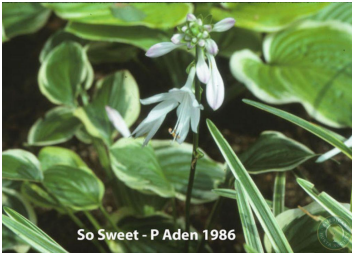

H. 'So Sweet' (R) 1986 2012 (p 6)

Status: Published

So Sweet - T Micheletti
Clump Photo

So Sweet - D Beilstein
Leaf Photo

So Sweet - P Aden 1986
Registered Flower Photo

H. 'So Sweet'

K. Vaughn (O) P. Aden (R)

Plant: 22in (55.9cm) diameter; 14in (35.6cm) high

Leaf: 7in (17.8cm) long; 4.5in (11.4cm) wide; 4 vein pairs; green white, margins

Scape: 22 to 0in (55.9 to 0.0cm) high

Scape Bracts: N/A

Flower: white, ; New York; August 2 - August 27