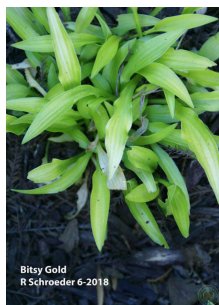

# H. 'Bitsy Gold' (R) 1985

Status: Published

Registered Clump Photo

Clump Photo

Leaf Photo

## H. 'Bitsy Gold'

R. Savory (R)

**Plant:** 18in (45.7cm) diameter; 6in (15.2cm) high

**Leaf:** 5in (12.7cm) long; 0.75in (1.9cm) wide; 3 vein pairs; yellow margins

**Scape:** 6 to 0in (15.2 to 0.0cm) high