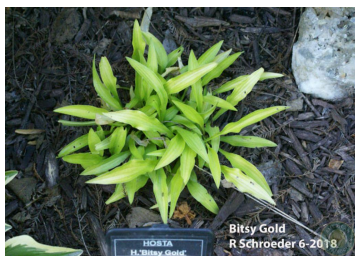

# H. 'Bitsy Gold' (R) 1985

Status: Published

Registered Clump Photo

Clump Photo

Leaf Photo

## H. 'Bitsy Gold'

R. Savory (R)

**Plant:** 18in (45.7cm) diameter; 6in (15.2cm) high

**Leaf:** 5in (12.7cm) long; 0.75in (1.9cm) wide; 3 vein pairs; yellow margins

**Scape:** 6 to 0in (15.2 to 0.0cm) high