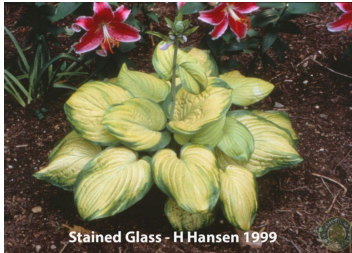

H. 'Stained Glass' (R) 1999

Status: Published

Registered Clump Photo

Clump Photo

Clump Photo

Registered Leaf Photo

Flower Photo

H. 'Stained Glass'

H. Hansen (ON) H. Hansen & Shady Oaks Nursery (IR)

Plant: 32in (81.3cm) diameter; 15in (38.1cm) high; fast growth rate

Leaf: 10.5in (26.7cm) long; 7in (17.8cm) wide; 9 to 10 vein pairs; golden yellow with 2in (5.1cm) wide, dark green, margins; dull on top; dull underneath; with cordate base

Scape: 30 to 0in (76.2 to 0.0cm) high

Scape Bracts: N/A

Flower: 3in (7.6cm) long; near white, lavender stripes; tubular; Waseca, MN; late period

Seed:

Clump History: 3 years old; Waseca, MN

Notable Characteristics: