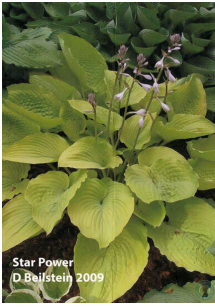

H. 'Star Power' (R) 2009

Status: Published

Registered Clump Photo

Registered Leaf Photo

H. 'Star Power'

D. & M. Beilstein (ONIR)

Plant: 48in (121.9cm) diameter; 20in (50.8cm) high; upright; moderate growth rate

Leaf: 14in (35.6cm) long; 10in (25.4cm) wide; 15 vein pairs; yellow medium to heavily rippled margins; dull on top; glaucous bloom underneath; broadly ovate with cordate base; lightly folded, moderately corrugated

Scape: 30 to 32in (76.2 to 81.3cm) high; light gold

Scape Bracts:

Flower: pale lavender, ; tubular; Mansfield, OH; 7/2 - - 7/30

Seed: sets viable seeds, medium green pods

Clump History: original seedling; 10 years old; Mansfield, OH

Notable Characteristics: golden yellow leaf with waving ruffles and moderate rugosity, upright posture, with a slightly folded leaf projecting from the clump

Pod Parent: H. 'Komodo Dragon'

Pollen Parent: H. 'Super Bowl'