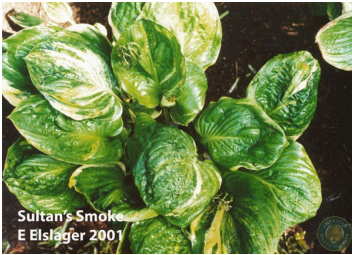

H. 'Sultan's Smoke' (R) 2001

Status: Published

Registered Clump Photo

Registered Leaf Photo

H. 'Sultan's Smoke'

E. Elslager (ONIR)

Plant: 31in (78.7cm) diameter; 26in (66.0cm) high; upright; moderate growth rate

Leaf: 10.75in (27.3cm) long; 8in (20.3cm) wide; 12 prominent underneath vein pairs; medium green variably streaked with blue green, dark green, greenish yellow, yellow, golded yellow a slightly rippled margins; slightly shiny on top; glaucous bloom underneath; broadly ovate with cordate base; deeply corrugated, deeply leathery, lightly folded and lightly wavy

Scape: 28 to 32in (71.1 to 81.3cm) high; glaucous green

Scape Bracts: N/A

Flower: 2in (5.1cm) long; pale lavender, pale lavender with purple striping; tubular; Ann Arbor, MI; 6/28 - 7/9 - 7/23

Seed: sets seeds, viability is unknown, green or streaked pods

Clump History: original seedling; 5 years old; Ann Arbor, MI

Notable Characteristics: large, leathery, deeply corrugated glaucous green leaves with variable multi-colored streaks

Pod Parent: H. 'Galaxy'