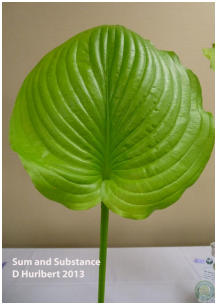

H. 'Sum and Substance' (R) 1980 2012 (p 6)

Status: Published

Clump Photo

Clump Photo

Leaf Photo

Leaf Photo

Flower Photo

H. 'Sum and Substance'

F. Shaw (O) P. Aden (R)

Plant: 60in (152.4cm) diameter; 36in (91.4cm) high

Leaf: 18in (45.7cm) long; 15in (38.1cm) wide; 12 vein pairs; chartreuse gold margins; waxy sheen on top; with cordate base

Scape: 72 to 0in (182.9 to 0.0cm) high