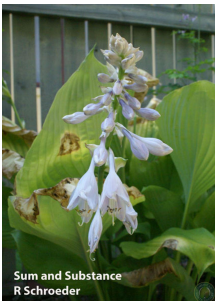

H. 'Sum and Substance' (R) 1980 2012 (p 6)

Status: Published

Clump Photo

Clump Photo

Leaf Photo

Leaf Photo

Flower Photo

H. 'Sum and Substance'

F. Shaw (O) P. Aden (R)

Plant: 60in (152.4cm) diameter; 36in (91.4cm) high

Leaf: 18in (45.7cm) long; 15in (38.1cm) wide; 12 vein pairs; chartreuse gold margins; waxy sheen on top; with cordate base

Scape: 72 to 0in (182.9 to 0.0cm) high