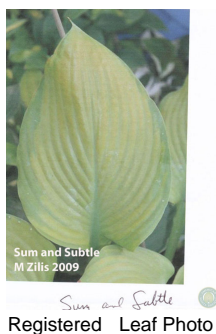

## H. 'Sum and Subtle'

M. Zillis (ONIR)

**Plant:** 40in (101.6cm) diameter; 22in (55.9cm) high; mound-like; slow growth rate

**Leaf:** 12in (30.5cm) long; 10in (25.4cm) wide; 13 to 14 vein pairs; golden yellow with .5 to 1in (1.3 to 2.5cm) wide, pale green, flat margins; dull on top; thin glaucous bloom underneath; nearly round with cordate base; moderately wavy

**Scape:** 40 to 0in (101.6 to 0.0cm) high

**Scape Bracts:**

**Flower:** pale lavender, ; tubular; Rochelle, IL; 7/20 - 8/1 - 8/8

**Seed:** seed set unknown

**Clump History:** original sport obtained from TC; 3 years old; Rochelle, IL