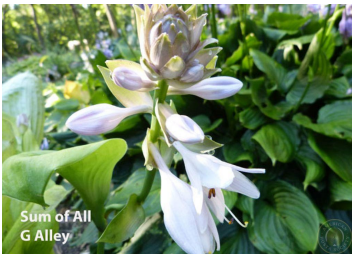

H. 'Sum of All' (R) 2003

Status: Published

Registered Clump Photo

Clump Photo

Leaf Photo

Flower Photo

H. 'Sum of All'

M. Zilis (ONIR)

Plant: 80in (203.2cm) diameter; 32in (81.3cm) high; mound-like; moderate growth rate

Leaf: 16in (40.6cm) long; 12in (30.5cm) wide; 14 to 16 vein pairs; medium to dark green with 1in (2.5cm) wide, golden yellow, flat margins; early glaucous bloom on top; glaucous bloom underneath; broadly ovate with cordate base; moderately wavy and lightly corrugated

Scape: 30 to 48in (76.2 to 121.9cm) high; green

Scape Bracts:

Flower: 2.75in (7.0cm) long; medium lavender, ; tubular; Rochelle, IL; 7/20 - 8/3 - 8/10

Seed: sets viable seeds

Clump History: original sport; 4 years old; Rochelle, IL