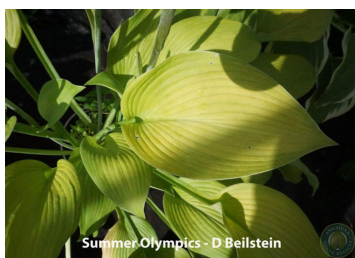

# H. 'Summer Olympics' (R) 2004

Status: Published

Registered Clump Photo

Clump Photo

Leaf Photo

Flower Photo

## H. 'Summer Olympics'

M. Zilis (ONIR)

**Plant:** 33in (83.8cm) diameter; 16in (40.6cm) high; upright; moderate growth rate

**Leaf:** 9.5in (24.1cm) long; 6.25in (15.9cm) wide; 14 to 15 vein pairs; bright gold flat margins; dull on top; glaucous bloom underneath; ovate with rounded base; lightly wavy

**Scape:** 30 to 36in (76.2 to 91.4cm) high; gold

**Scape Bracts:**

**Flower:** medium lavender, ; tubular; Rochelle, IL; - -

**Seed:**

**Clump History:** 2nd generation division obtained from TC; 3 years old; Rochelle, IL

**Notable Characteristics:** bright golden yellow sport, brighter than it's ancestor 'Gold Regal'

**Pod Parent:** N/A

**Pollen Parent:** N/A

**Sport Parent:** Sport of H. 'Alex Summers'

**Seasonal Color Change:** N/A