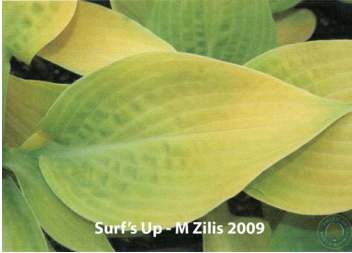

H. 'Surf's Up' (R) 2009

Status: Published

Registered Clump Photo

Registered Leaf Photo

H. 'Surf's Up'

M. Zilis (OIR) M. Vanous (N)

Plant: 36in (91.4cm) diameter; 18in (45.7cm) high; mound-like; slow growth rate

Leaf: 9in (22.9cm) long; 6in (15.2cm) wide; 12 vein pairs; golden yellow flat margins; glaucous bloom on top; glaucous bloom underneath; ovate with cordate base; lightly corrugated

Scape: 30 to 0in (76.2 to 0.0cm) high

Scape Bracts: N/A

Flower: pale lavender, ; tubular; Rochelle, IL; 7/15 - 7/25 - 8/7

Seed: seed set unknown

Clump History: original sport obtained from TC; 3 years old; Rochelle, IL

Notable Characteristics: