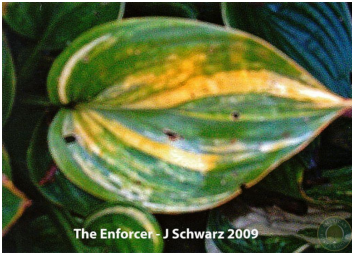

H. 'The Enforcer' (R) 2009

Status: Published

Registered Clump Photo

Registered Leaf Photo

H. 'The Enforcer'

J. Schwarz (ONIR)

Plant: 28in (71.1cm) diameter; 11in (27.9cm) high; mound-like; moderate growth rate

Leaf: 7.75in (19.7cm) long; 5in (12.7cm) wide; 8 to 9 vein pairs; blue-green with creamy white streaks margins; slightly shiny on top; thin glaucous bloom underneath; ovate with cordate base; moderately folded

Scape: 20 to 24in (50.8 to 61.0cm) high

Scape Bracts:

Flower: pale lavender, ; Dubuque, IA; - -

Seed: sets viable seeds, green pods

Clump History: the original seedling; 7 years old; Dubuque, IA

Notable Characteristics: