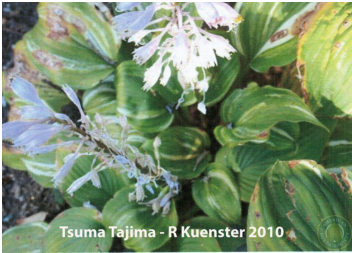

H. 'Tsuma Tajima' (R) 2010

Status: Published

Tsuma Tajima - R Kuenster 2010

Registered Clump Photo

Clump Photo

Tsuma Tajima - R Kuenster 2010

Registered Leaf Photo

H. 'Tsuma Tajima'

H. & D. Benedict (ONI) R. Kuenster, AHS (R)

Plant: 20in (50.8cm) diameter; 10in (25.4cm) high; mound-like; moderate growth rate

Leaf: 6.25in (15.9cm) long; 4.25in (10.8cm) wide; 9 to 11 vein pairs; streaked with medium green, yellow, and greenish white flat margins; very shiny on top; slightly shiny underneath; broadly ovate with cordate base

Scape: 18 to 24in (45.7 to 61.0cm) high; green

Scape Bracts:

Flower: 1.125in (2.9cm) long; pale lavender, ; tubular; Ackworth, IA; 9/1 - 9/20 - 10/15

Seed: sets viable seeds, green with some streaking pods

Clump History: a division of the original; 12 years old; Ackworth, IA

Notable Characteristics: shiny streaked plant with twisted leaves

Pod Parent: Parentage Unknown

Pollen Parent: N/A

Sport Parent: N/A

Seasonal Color Change: N/A