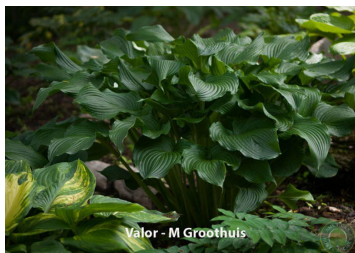

H. 'Valor' (R) 2014

Status: Published

Registered Clump Photo

Registered Clump Photo

Registered Leaf Photo

Registered Flower Photo

H. 'Valor'

M. Groothuis (ONIR)

Plant: 70in (177.8cm) diameter; 36in (91.4cm) high; upright; moderate growth rate

Leaf: 14in (35.6cm) long; 9in (22.9cm) wide; 15 vein pairs; medium green slightly rippled margins; slightly shiny on top; dull underneath; broadly ovate with cordate base; lighted twisted, moderately wavy

Scape: 48 to 59in (121.9 to 149.9cm) high; green

Scape Bracts: inflorescence leaves

Flower: 3.5in (8.9cm) long; near white, slight hint of lavender but no stripes; tubular; Niles, MI; 7/6 - 7/22 - 8/3

Seed: sets viable seed, dark green pods

Clump History: original seedling; 10 years old; Niles, MI

Notable Characteristics: upright with twisted and wavy leaves with nearly no corrugation with deep veining

Pod Parent: H. 'Hatshusimo' seedling open pollinated