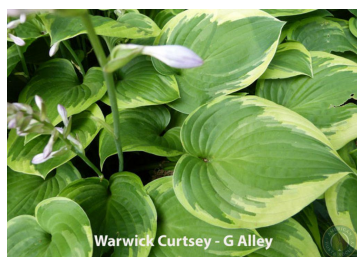

# H. 'Warwick Curtsey' (R) 2009

Status: Published

Clump Photo

Leaf Photo

Leaf Photo

Leaf Photo

**H. 'Warwick Curtsey'**

**L.G. Jones (ONI) AHS, K. Walek (R)**

**Plant:** 37in (94.0cm) diameter; 15in (38.1cm) high; mound-like

**Leaf:** 5in (12.7cm) long; 4.13in (10.5cm) wide; 10 vein pairs; green with .25 to .75in (0.6 to 1.9cm) wide, golden yellow, margins; glaucous bloom underneath; ovate with cordate base; lightly corrugated

**Scape:** 30 to 0in (76.2 to 0.0cm) high

**Scape Bracts:**

**Flower:** 1.75in (4.4cm) long; pale purple, ; Jackson, MI; - -

**Seed:** sets some viable seeds

**Clump History:** the original seedling; Jackson, MI