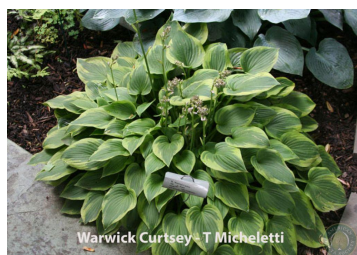

# H. 'Warwick Curtsey' (R) 2009

Status: Published

Clump Photo

Leaf Photo

Leaf Photo

Leaf Photo

**H. 'Warwick Curtsey'**

**L.G. Jones (ONI) AHS, K. Walek (R)**

**Plant:** 37in (94.0cm) diameter; 15in (38.1cm) high; mound-like

**Leaf:** 5in (12.7cm) long; 4.13in (10.5cm) wide; 10 vein pairs; green with .25 to .75in (0.6 to 1.9cm) wide, golden yellow, margins; glaucous bloom underneath; ovate with cordate base; lightly corrugated

**Scape:** 30 to 0in (76.2 to 0.0cm) high

**Scape Bracts:**

**Flower:** 1.75in (4.4cm) long; pale purple, ; Jackson, MI; - -

**Seed:** sets some viable seeds

**Clump History:** the original seedling; Jackson, MI