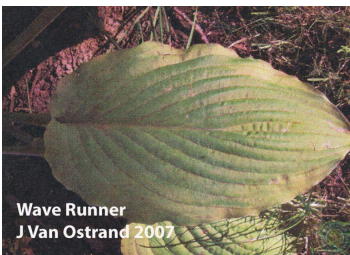

# H. 'Wave Runner' (R) 2007

Status: Published

**H. 'Wave Runner'**

**J. Van Ostrand (OIR) P. Postlewaite (N)**

Registered Clump Photo

Clump Photo

Clump Photo

Registered Leaf Photo

Leaf Photo

Wave Runner  
G Alley

**Plant:** 52in (132.1cm) diameter; 21in (53.3cm) high; mound-like; moderate growth rate

**Leaf:** 12in (30.5cm) long; 9in (22.9cm) wide; 11 to 13 vein pairs; greenish yellow with .25 to 2in (0.6 to 5.1cm) wide, yellow, heavily rippled margins; dull on top; dull, glaucous bloom underneath; ovate with cordate base; intensely wavy

**Scape:** 30 to 0in (76.2 to 0.0cm) high; purple

**Scape Bracts:** inflorescence leaves

**Flower:** 2.1in (5.3cm) long; medium lavender, dark purple striped; bell; Hawthorn Woods, IL; 7/7 - 7/14 - 8/2

**Seed:** does not set seed