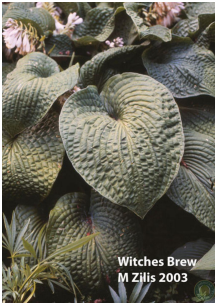

H. 'Witches Brew' (R) 1981

Status: Published

Clump Photo

Leaf Photo

Leaf Photo

H. 'Witches Brew'

Gardenview Horticultural Park (R)

Plant: 60in (152.4cm) diameter; 24in (61.0cm) high

Leaf: 15in (38.1cm) long; 11in (27.9cm) wide; 14 to 15 vein pairs; vivid green margins

Scape: 26 to 28in (66.0 to 71.1cm) high

Scape Bracts: N/A

Flower: pale violet, ; Ohio; mid July

Seed:

Clump History: Ohio