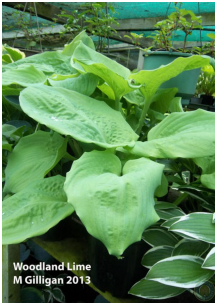

H. 'Woodland Lime' (R) 2013

Status: Published

Registered Clump Photo

Registered Leaf Photo

H. 'Woodland Lime'

unknown (ONI) M. Gilligan (R)

Plant: 25in (63.5cm) diameter; 22in (55.9cm) high; upright; slow growth rate

Leaf: 10.5in (26.7cm) long; 9in (22.9cm) wide; 9 to 11 vein pairs; pale whitish lime slightly rippled margins; dull on top; glaucous bloom underneath; nearly round with Cordate base; lightly wavy, moderately flat

Scape: 28 to 36in (71.1 to 91.4cm) high; light green

Scape Bracts:

Flower: 1.75in (4.4cm) long; pale lavender, ; tubular; Winchester, New Zealand; - -

Seed: seed set unknown

Clump History: division; 16 years old; Winchester, New Zealand