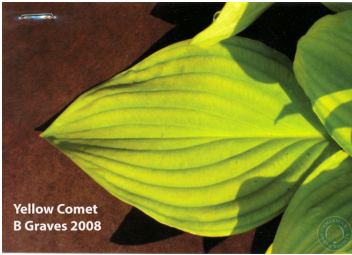

H. 'Yellow Comet' (R) 2008

Status: Published

Registered Clump Photo

Registered Leaf Photo

H. 'Yellow Comet'

B. Graves (ONIR)

Plant: 14in (35.6cm) diameter; 12in (30.5cm) high; mound-like; moderate growth rate

Leaf: 5.5in (14.0cm) long; 3.5in (8.9cm) wide; 5 to 7 vein pairs; golden yellow flat margins; slightly shiny on top; dull underneath; elliptic with tapered base; lightly cupped

Scape: 16 to 0in (40.6 to 0.0cm) high; burgundy

Scape Bracts: inflorescence leaves

Flower: 1.5in (3.8cm) long; pale lavender, light purple striped; tubular; Sylvania, OH; 6/1 - 7/30 - 8/26

Seed: sets viable seeds, burgundy speckling on green pods pods

Clump History: the original seedling; 6 years old; Sylvania, OH

Notable Characteristics: burgundy scapes

Pod Parent: H. 'Grandmaster'

Pollen Parent: H. 'Warwick Comet'

Sport Parent: N/A

Seasonal Color Change: N/A