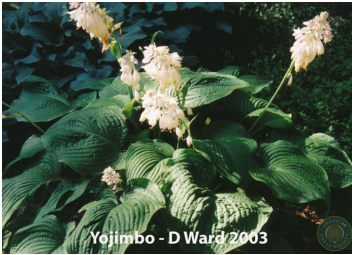

H. 'Yojimbo' (R) 2003

Status: Published

Registered Clump Photo

H. 'Yojimbo'

D. & J. Ward (ONIR)

Plant: 72in (182.9cm) diameter; 32in (81.3cm) high; mound-like

Leaf: 17in (43.2cm) long; 13in (33.0cm) wide; 16 vein pairs; medium green slightly rippled margins; slightly shiny on top; dull underneath; broadly ovate with cordate base

Scape: 44 to 46in (111.8 to 116.8cm) high; green

Scape Bracts:

Flower: pale lavender, ; tubular; Columbus, OH; - -

Seed: sets seeds, viability is unknown, green pods

Clump History: original seedling; 5 years old; Columbus, OH